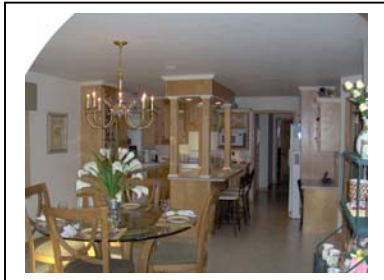

<http://www.fsboinmadison.com>

**Community: Green Bay1560 Polo Run Terrace,  
Green Bay, WI 54313**  
Contact Lynn at: 920-490-0673; E-mail: Lily1154@aol.com

**605002**-Elegant brick & vinyl 2 story located in popular Waterford Park on a large wooded lot. An open, airy 2 story foyer greets you as you enter this magnificent home. The marble fireplace, lighted, arched inset complement the unique design of the great room. The spacious master suite features a trayed ceiling, double whirlpool tub and skylight in the master bath. The spacious kitchen offers maple, multi-level cabinets with lighted island and plenty of counter space. A French door leads to a formal dining room perfect for entertaining. Patio doors lead to a covered porch with pillars and beautifully landscaped yard. This home also offers a convenient 1st floor laundry, office, in-ground sprinkler system, central vacuum and surround sound throughout the home. The 3 car attached garage is finished & there is a carpeted room in basement. This home has many upgraded features & decorative accents that you must see to appreciate. Call 920-490-0673 to view your new home.